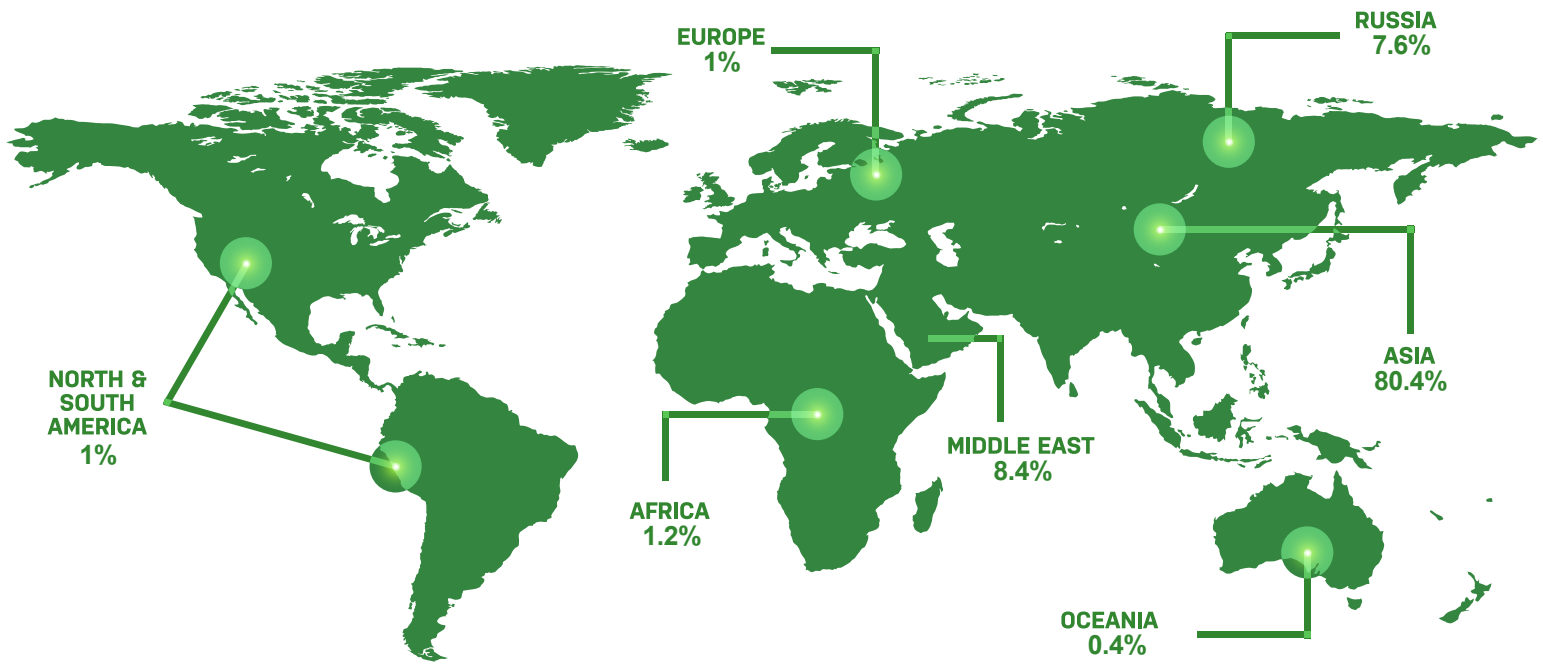

# agroworld

**MACAO · CHINA**

As Part of AHSE 2026

# INTERNATIONAL VISITOR DISTRIBUTION(16.847)

## TOP NINE VISITOR COUNTRIES OF AGROEXPO

01 Indonesia

02 Thailand

03 Vietnam

04 Philippines

05 Malaysia

06 Myanmar

07 Cambodia